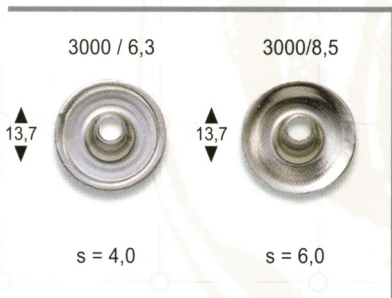

FASHION

RINGSRING UNDERPARTS RINGFEDER UNTERTEILE

SOCKETS
FEDERTEILE

STUDS
KUGELTEILE

POSTS
NIETEN

s = fabric thickness
Stoffdicke

SYSTEM "3000"

SYSTEM "3700"

SYSTEM "TACK"

Minimum quantity may be required.
Eventuell Mindestmenge erforderlich.

Please contact our international service team on +49 (0)2402 142 142

Prym Fashion GmbH & Co. KG
Zweifaller Straße 130
52224 Stolberg / Germany